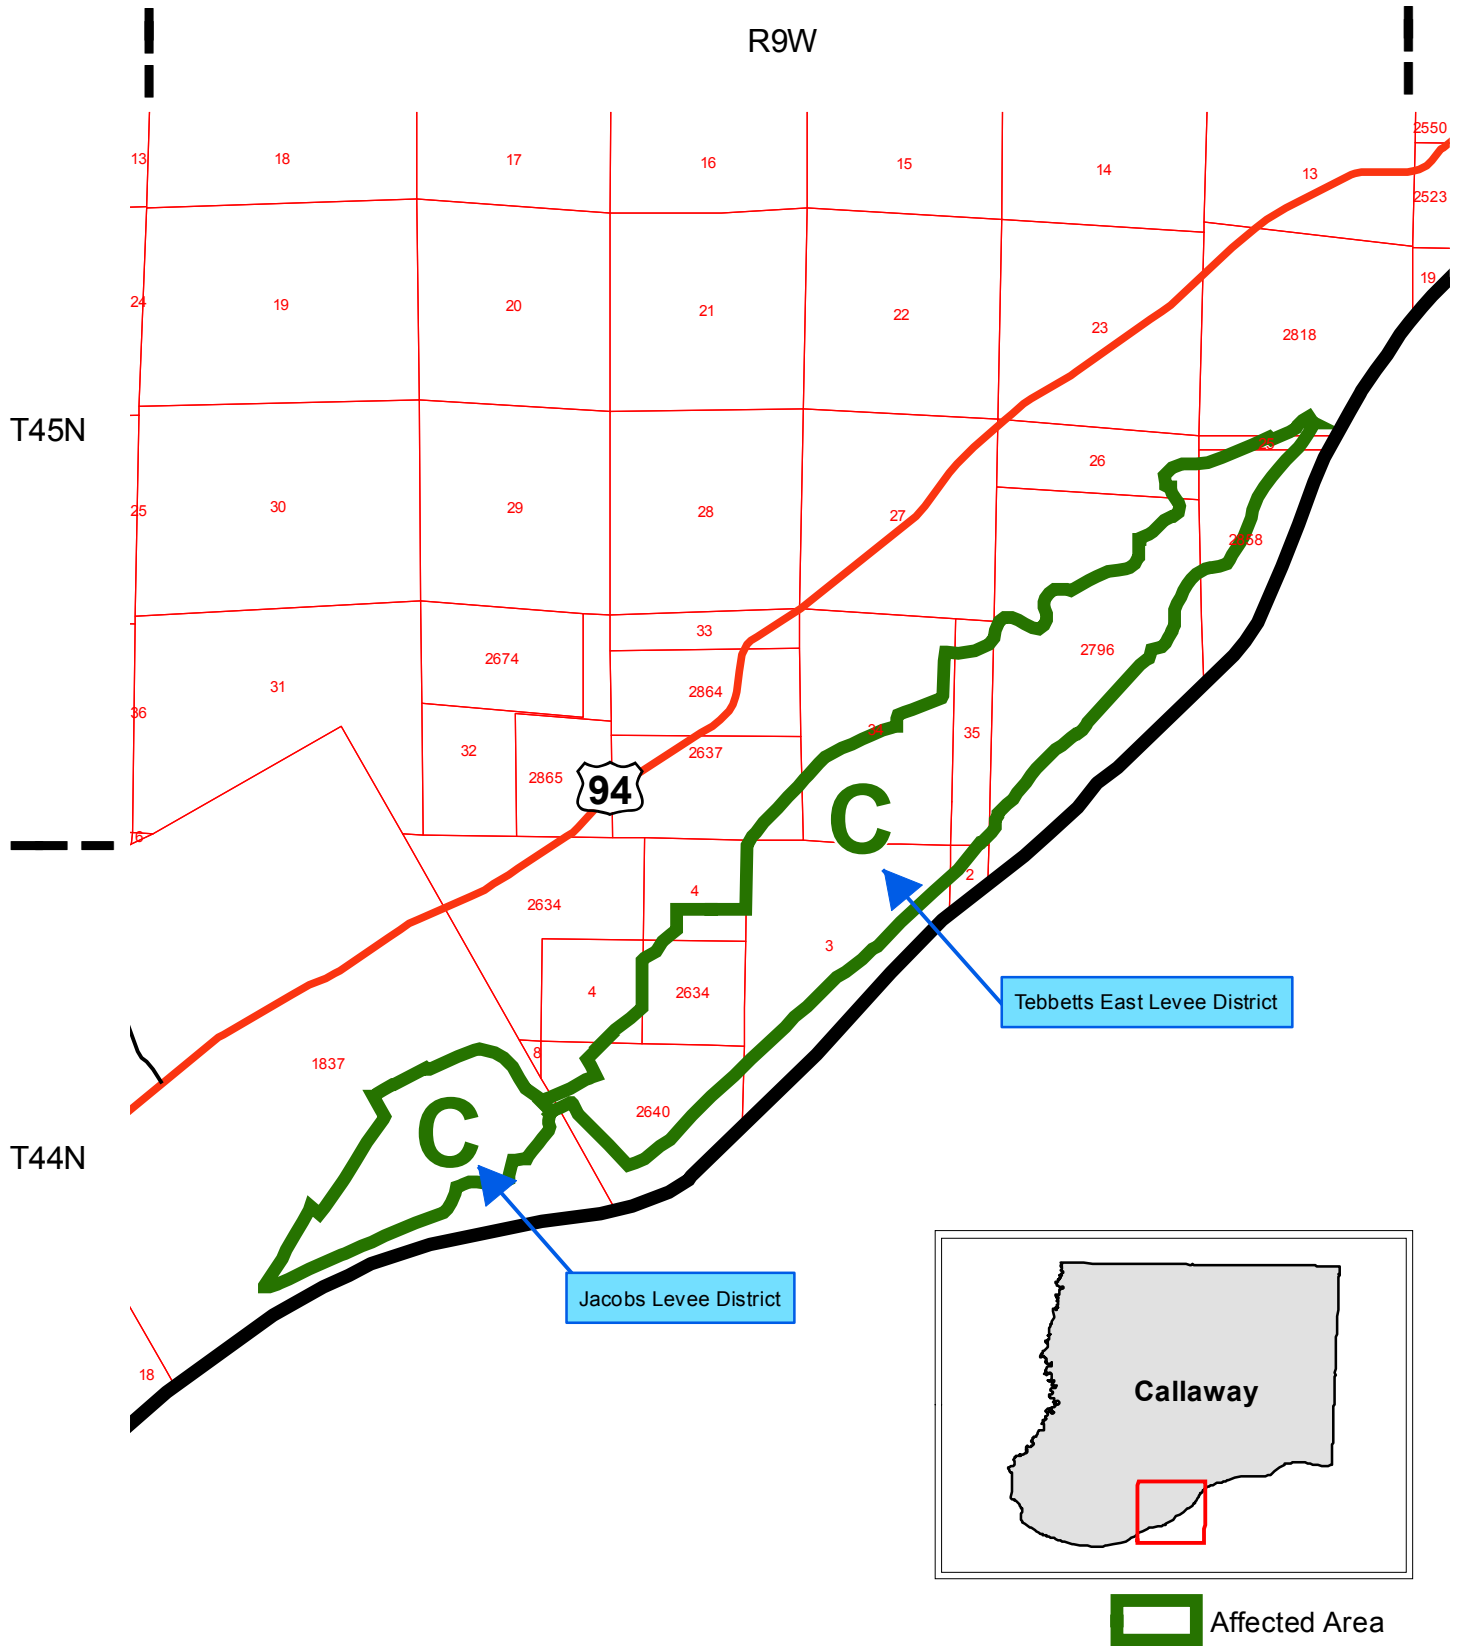

2014 Special Provisions Flood Statement Callaway County, Missouri

This map is effective the latter of the Sales Closing Date or the Earliest Planting Date if the levee breaches are not repaired to prior specifications by the latter date.