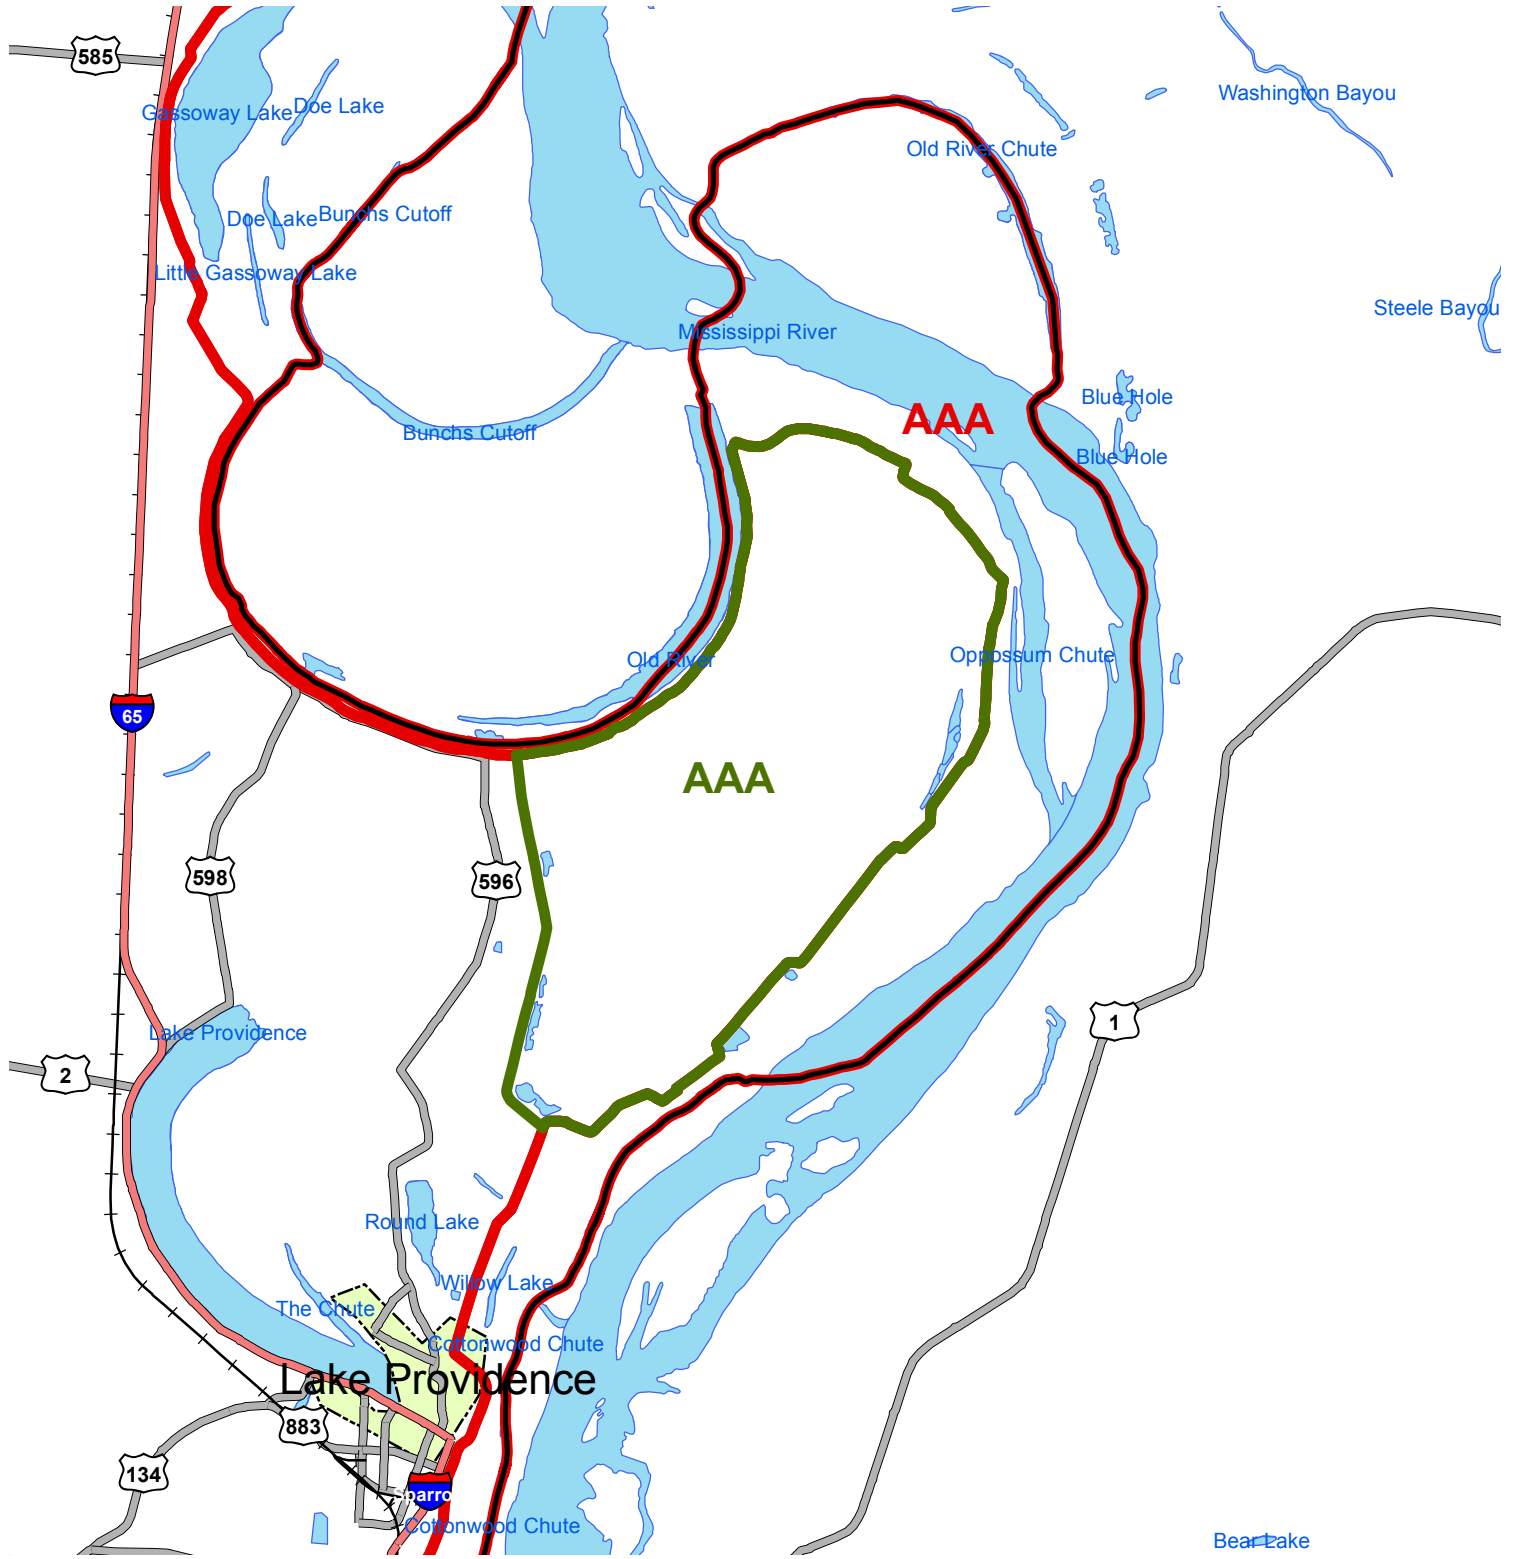

2013 Special Provisions Flood Statement East Carroll Parish, Louisiana

	EastCarroll_Parish
	Levee_Break_Flooded_Area
	EastCarroll_Parish_HR

This map is effective the latter of the Sales Closing Date or the Earliest Planting Date if the levee breaches are not repaired to prior specifications by the latter date.