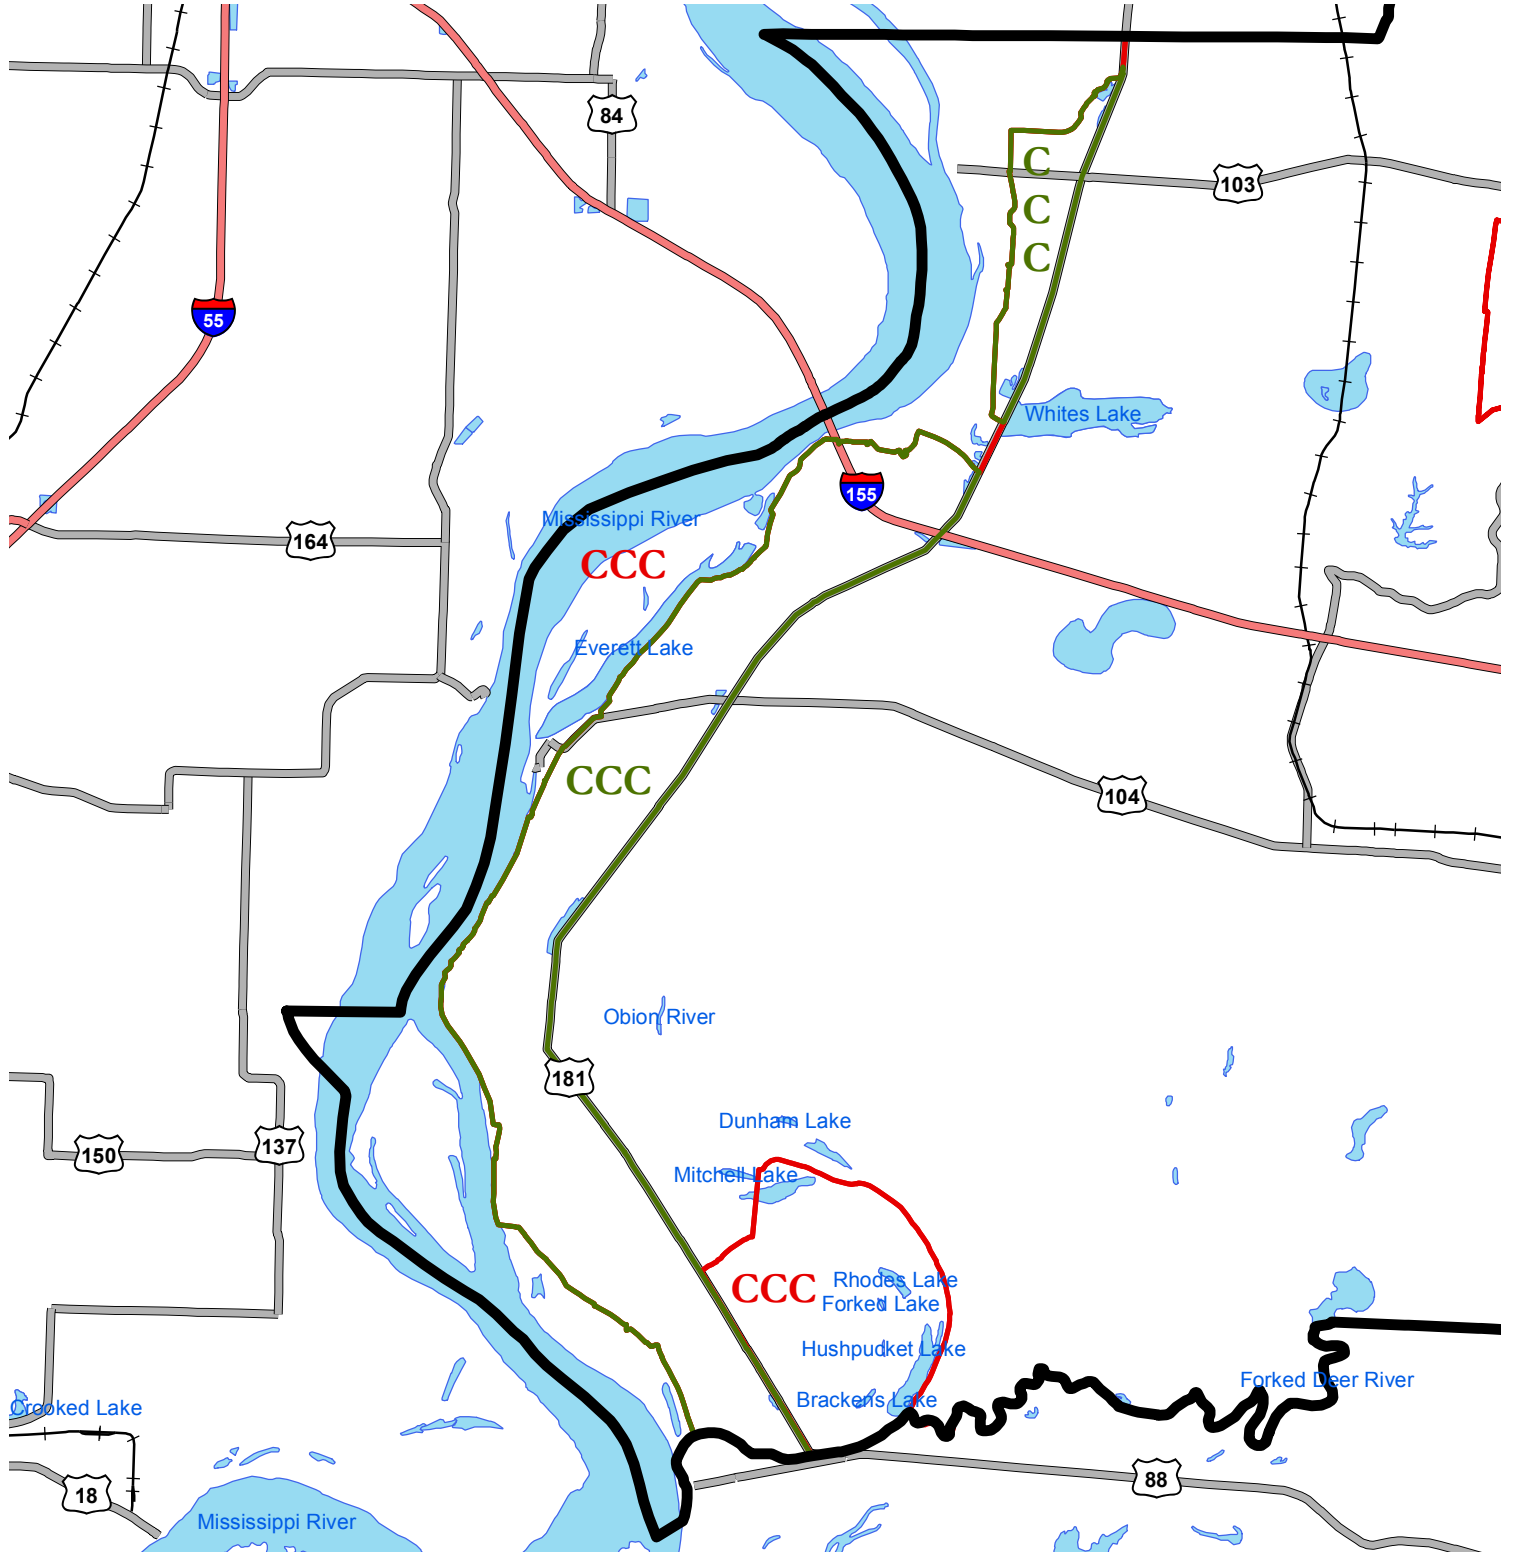

2013 Special Provisions Flood Statement Dyer County, Tennessee

	Dyer_Cnty
	Levee_Break_Flooded_Area
	Dyer_Cnty_HR

This map is effective the latter of the Sales Closing Date or the Earliest Planting Date if the levee breaches are not repaired to prior specifications by the latter date.