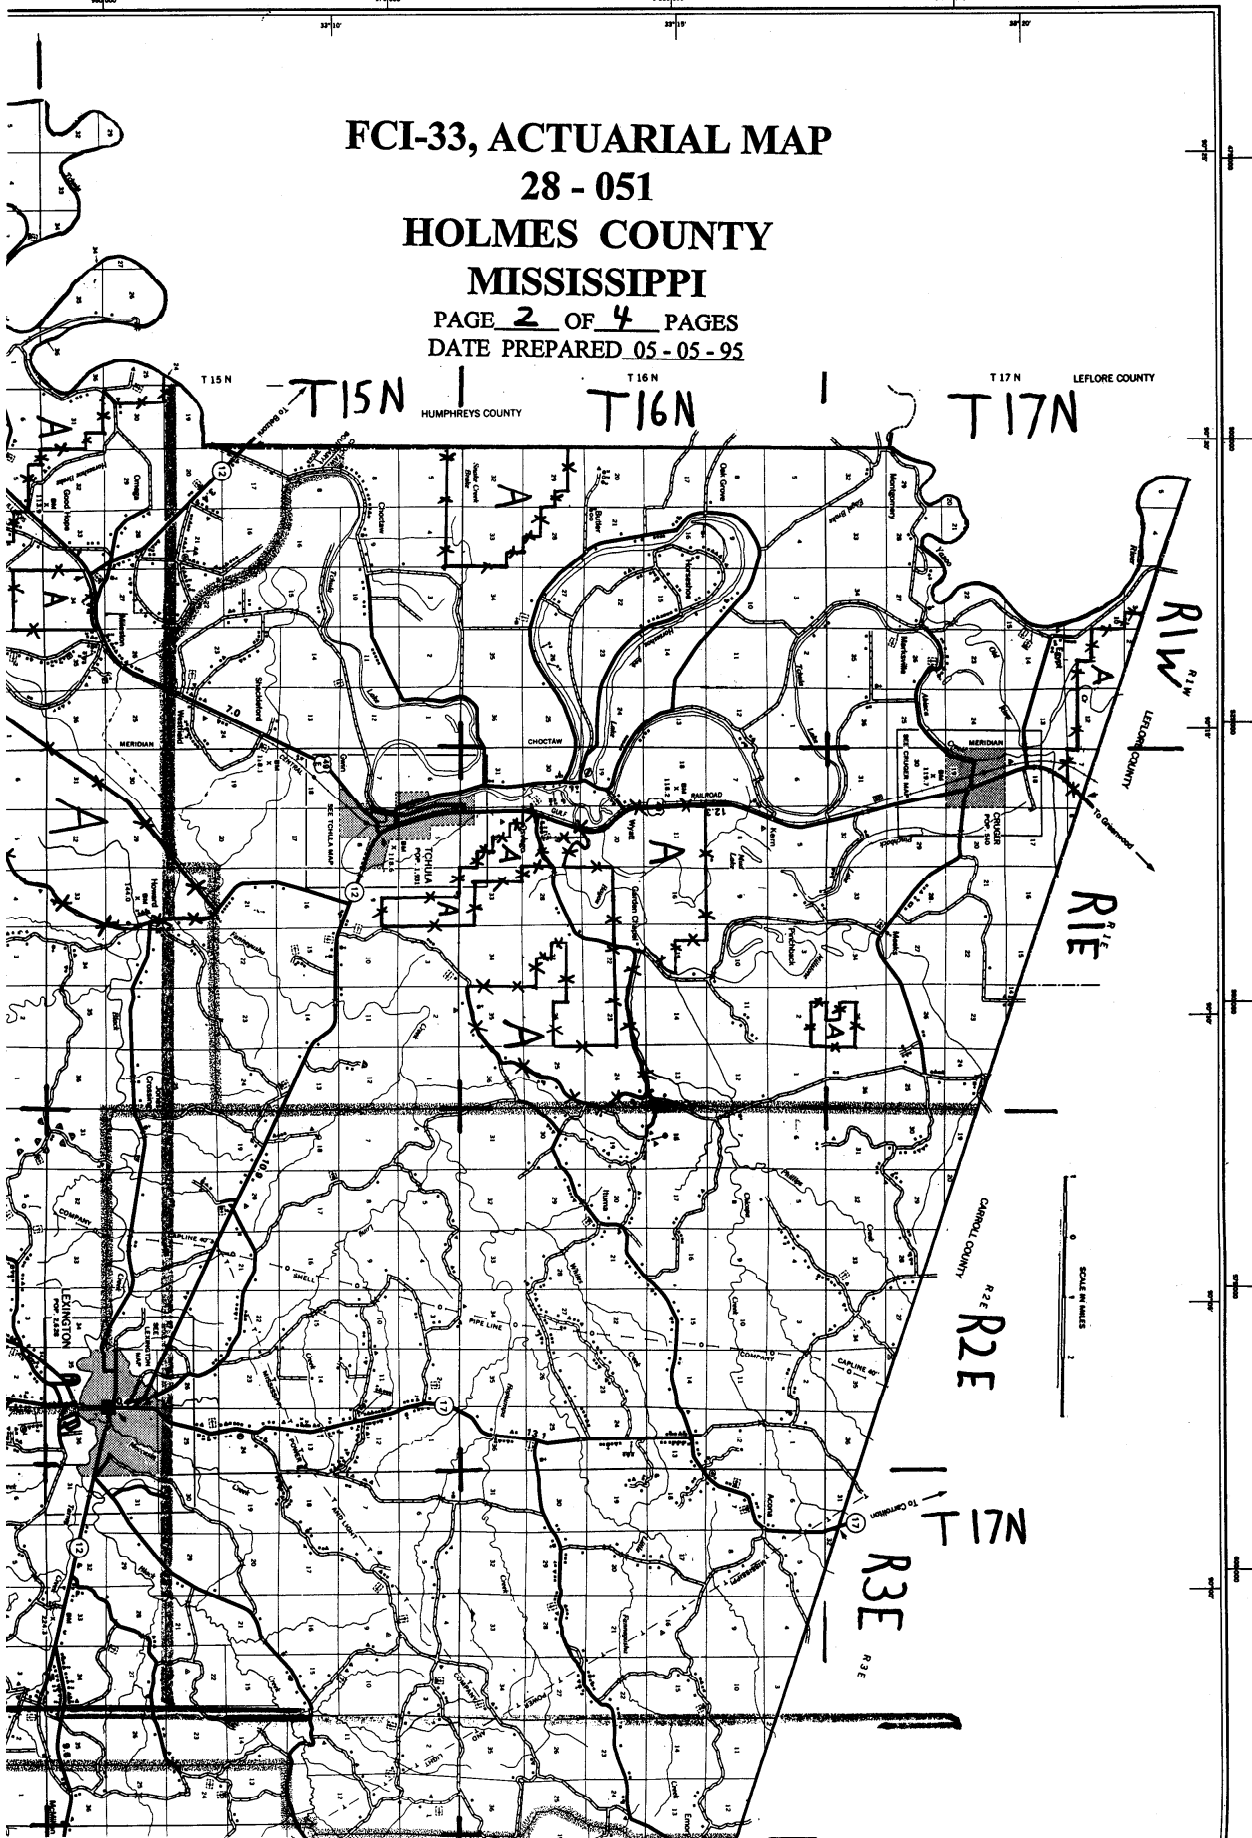

FCI-33, ACTUARIAL MAP

28 - 051

HOLMES COUNTY

MISSISSIPPI

PAGE 2 OF 4 PAGES

DATE PREPARED 05 - 05 - 95

FCI-33, ACTUARIAL MAP
28 - 051
HOLMES COUNTY
MISSISSIPPI
PAGE 3 OF 4 PAGES
DATE PREPARED 05 - 05 - 95

T14N

R2W

RIW

T13N

R1E

T12N

R2E

R3E

HUMPHREYS COUNTY

YAZOO COUNTY

MADISON COUNTY

LEXINGTON
POP. 23,638

PICKENS
POP. 1,100

Gum Grove

Orange

Inser A

Clintonville

Eulogy

Pine Grove

Franklin

Richard

36° 30' 00" W
36° 20' 00" W
36° 10' 00" W
36° 00' 00" W
35° 50' 00" W
35° 40' 00" W
35° 30' 00" W
35° 20' 00" W
35° 10' 00" W
35° 00' 00" W

100° 00' 00" W
99° 50' 00" W
99° 40' 00" W
99° 30' 00" W
99° 20' 00" W
99° 10' 00" W
99° 00' 00" W