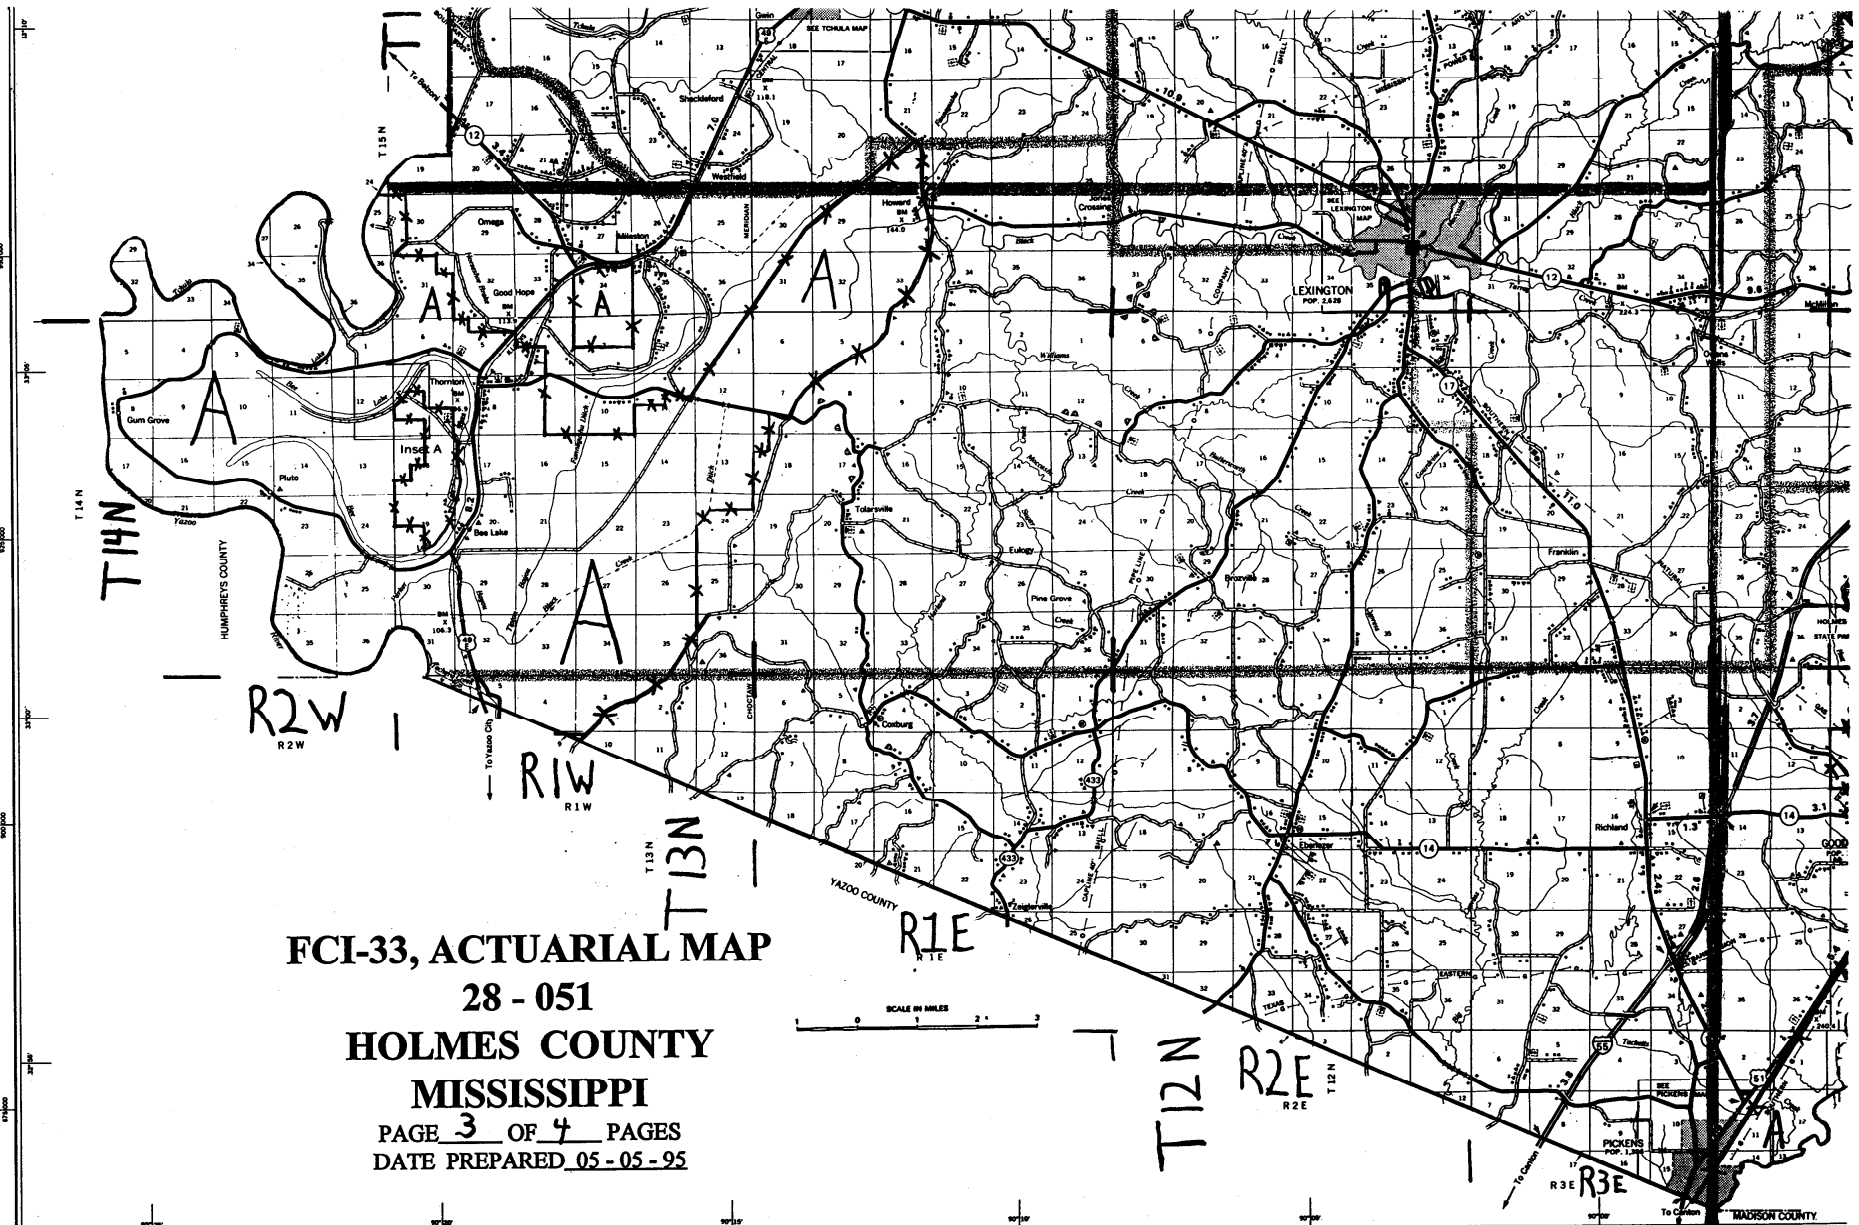

FCI-33, ACTUARIAL MAP

28 - 051

HOLMES COUNTY

MISSISSIPPI

PAGE 2 OF 4 PAGES

DATE PREPARED 05 - 05 - 95

FCI-33, ACTUARIAL MAP
28 - 051
HOLMES COUNTY
MISSISSIPPI
PAGE 3 OF 4 PAGES
DATE PREPARED 05 - 05 - 95

T14N

R2W

RIW

T13N

R1E

T12N

R2E

R3E

HUMPHREYS COUNTY

YAZOO COUNTY

MADISON COUNTY

LEXINGTON
POP. 23,638

PICKENS
POP. 1,100

Gum Grove

Orange

Inser A

Clintonville

Eulogy

Pine Grove

Franklin

Richard

36° 30' 00" W
36° 20' 00" W
36° 10' 00" W
36° 00' 00" W
35° 50' 00" W
35° 40' 00" W
35° 30' 00" W
35° 20' 00" W
35° 10' 00" W
35° 00' 00" W

100° 00' 00" W
99° 50' 00" W
99° 40' 00" W
99° 30' 00" W
99° 20' 00" W
99° 10' 00" W
99° 00' 00" W