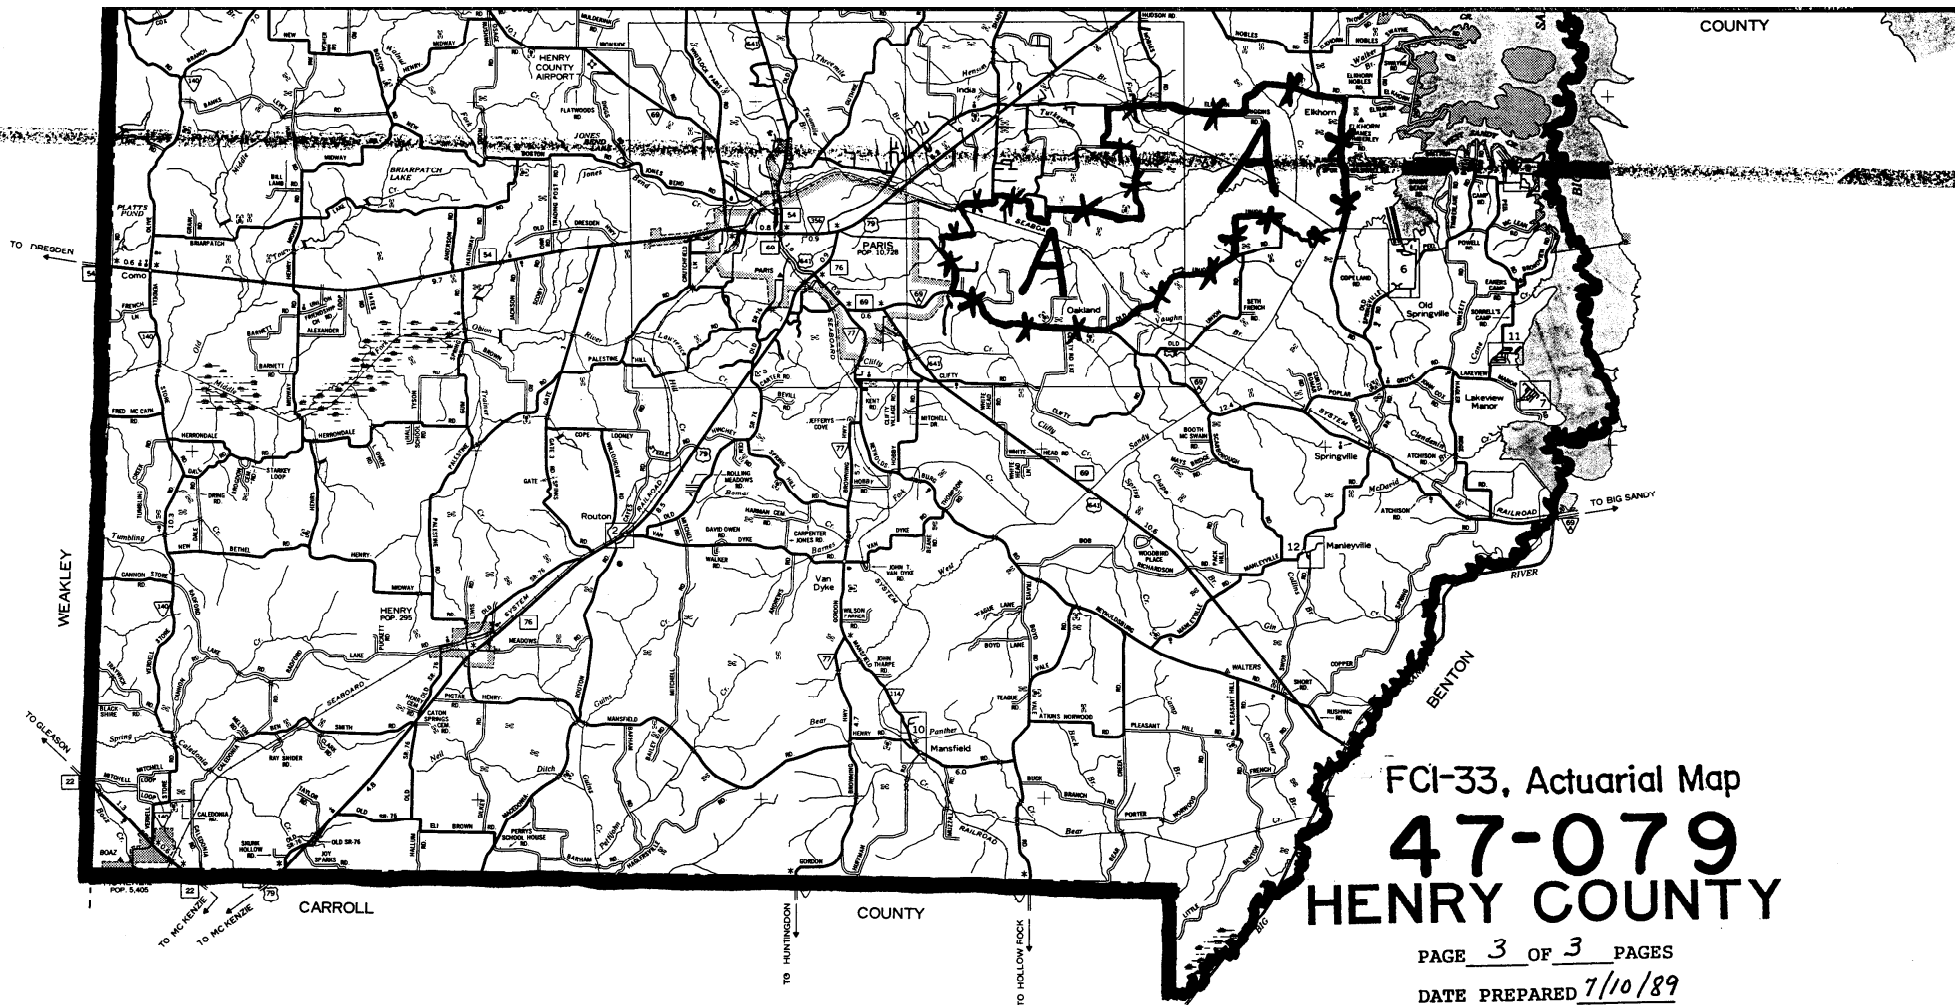

FCI-33, Actuarial Map
47-079
HENRY COUNTY

PAGE 2 OF 3 PAGES

DATE PREPARED 7/10/89

K E N T U C K Y

GRAVES COUNTY
TO MANFELDA

CALLOWAY HAZEL KY

TO COVER
STEWART

COUNTY

COUNTY

COUNTY

TO DRESDEN

FCI-33, Actuarial Map
47-079
HENRY COUNTY

PAGE 3 OF 3 PAGES
 DATE PREPARED 7/10/89