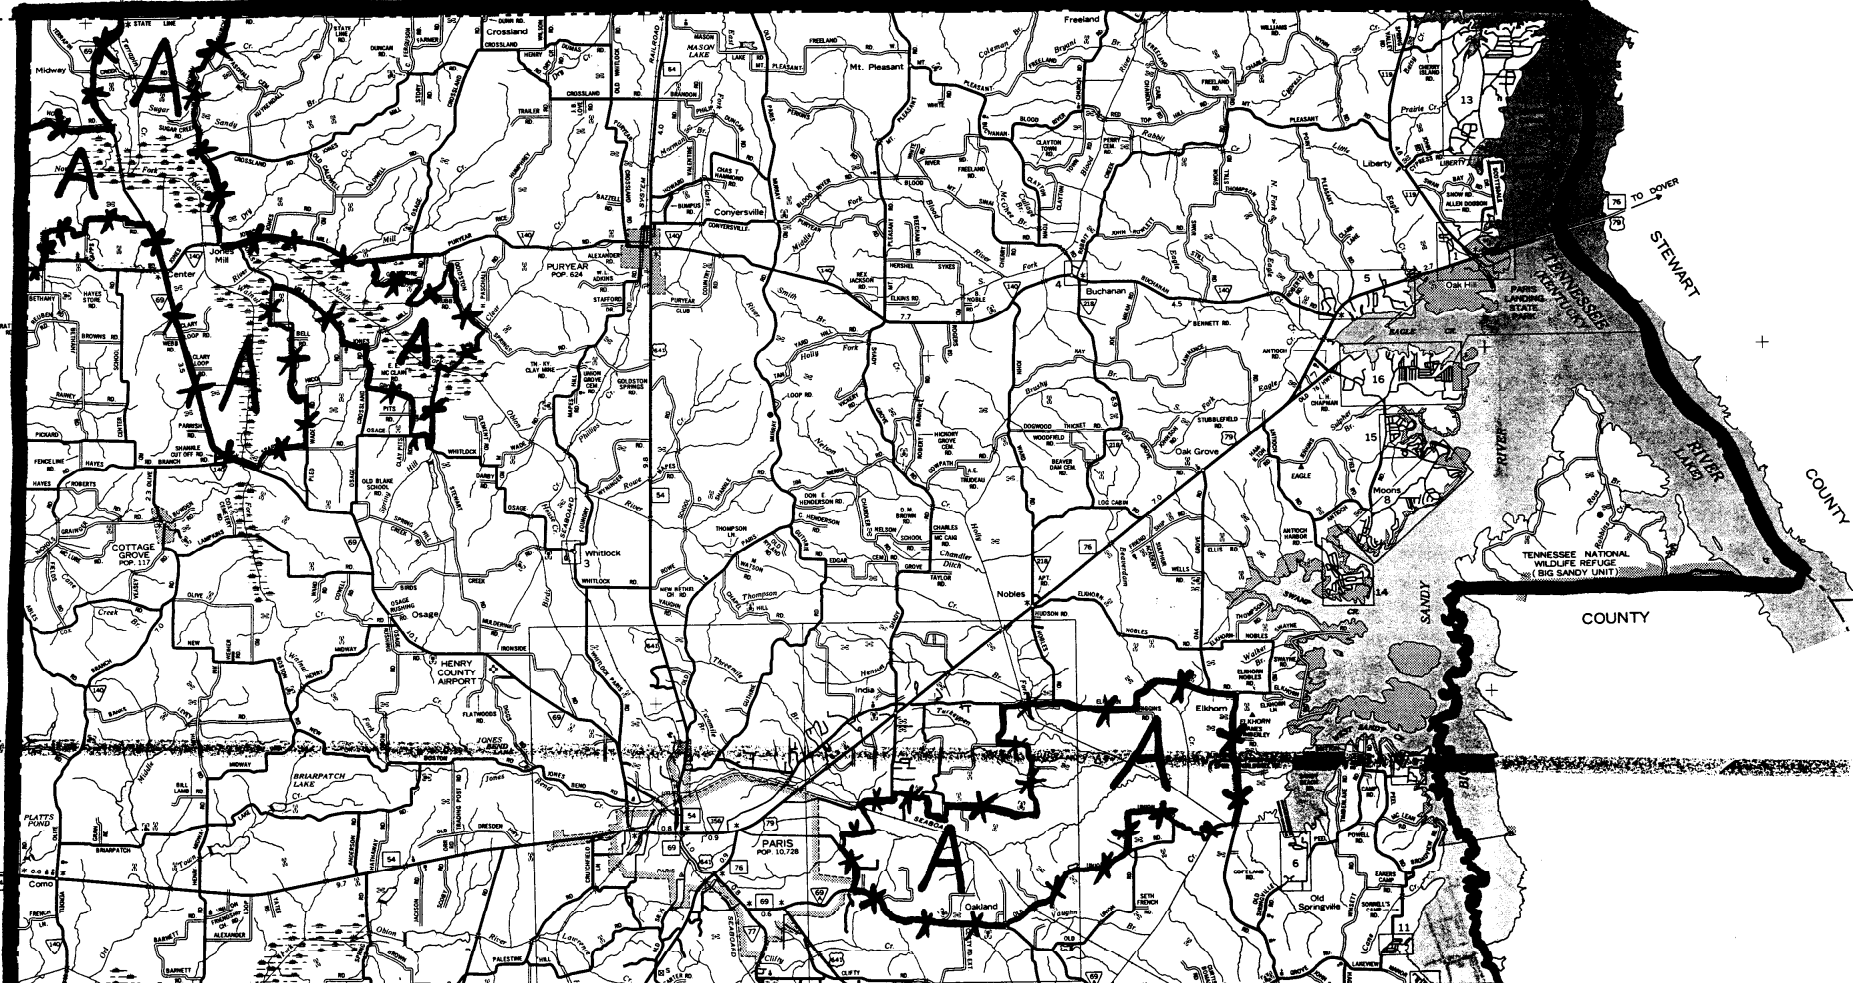

FCI-33, Actuarial Map
47-079
HENRY COUNTY

PAGE 2 OF 3 PAGES

DATE PREPARED 7/10/89

K E N T U C K Y

GRAVES COUNTY
TO MANFELDA

CALLOWAY HAZEL KY

TO COVER
STEWART

COUNTY

COUNTY

COUNTY

TO DRESDEN

FCI-33, Actuarial Map
47-079
HENRY COUNTY

PAGE 3 OF 3 PAGES
 DATE PREPARED 7/10/89