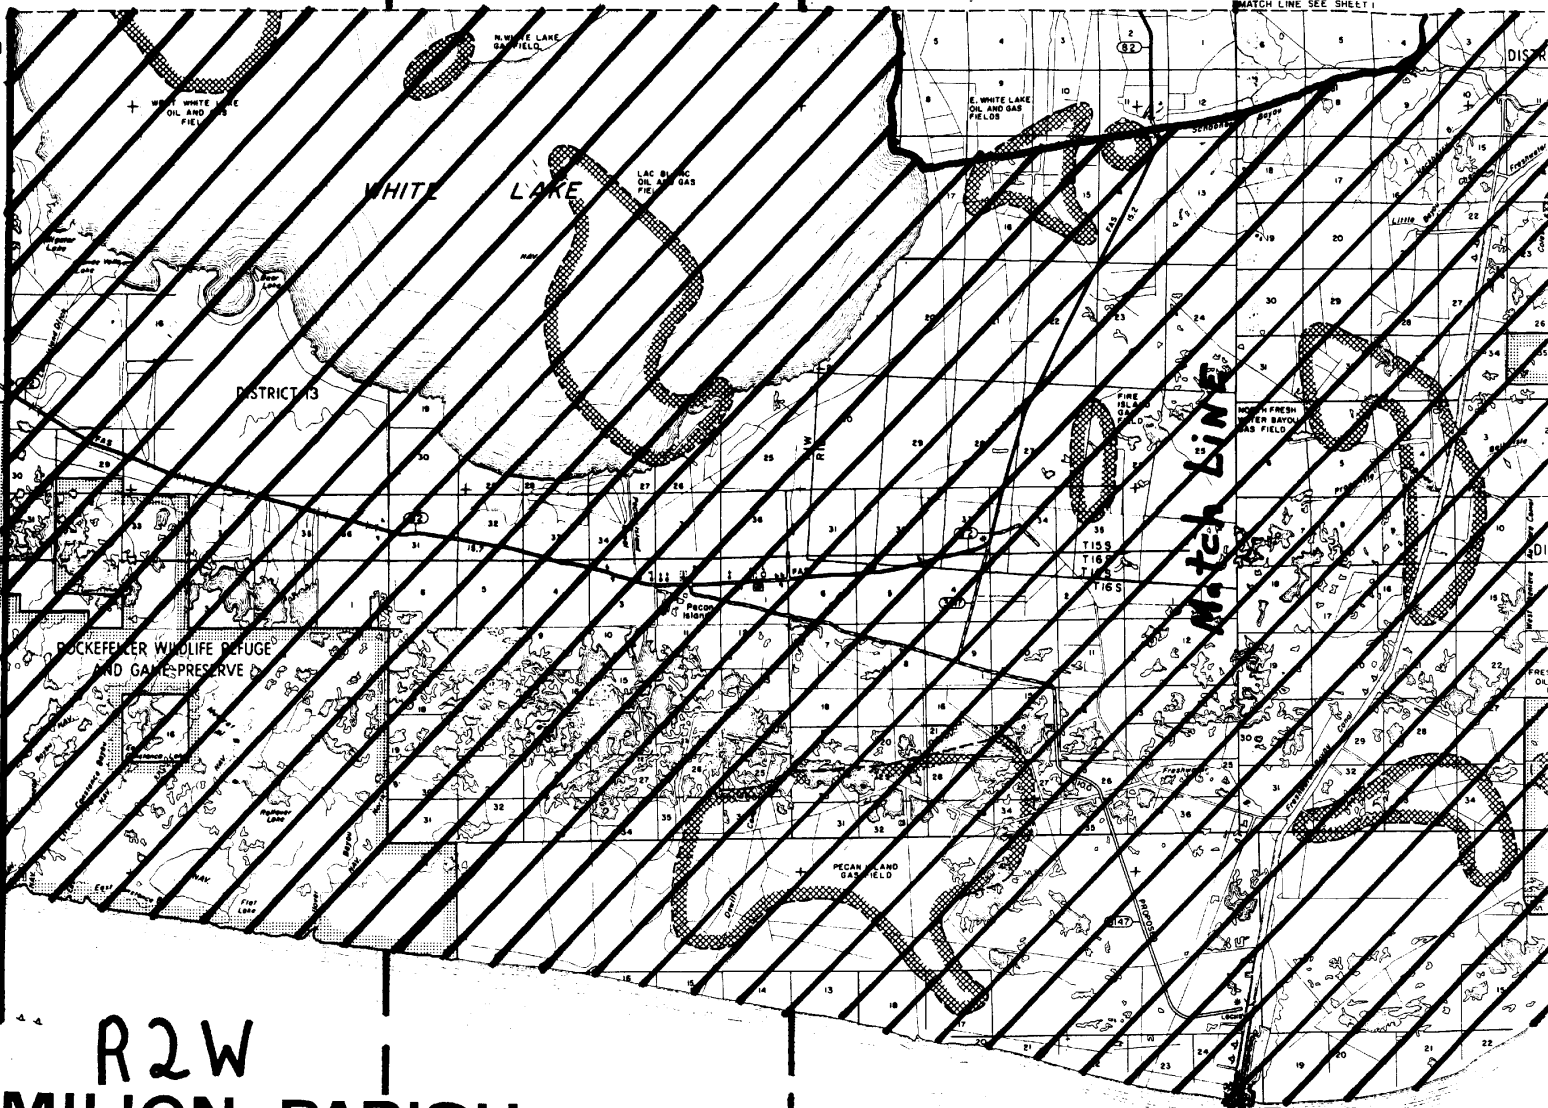

PAGE 4 OF 6 PAGES
 DATE PREPARED 9/2/83

CAMERON
PARISH

29°45'

T
15
S

29°40'

T
16
S

29°35'

R2W
 VERMILION PARISH
 West [SOUTH SECTION]
 LOUISIANA
 FCI-33 (22-113)