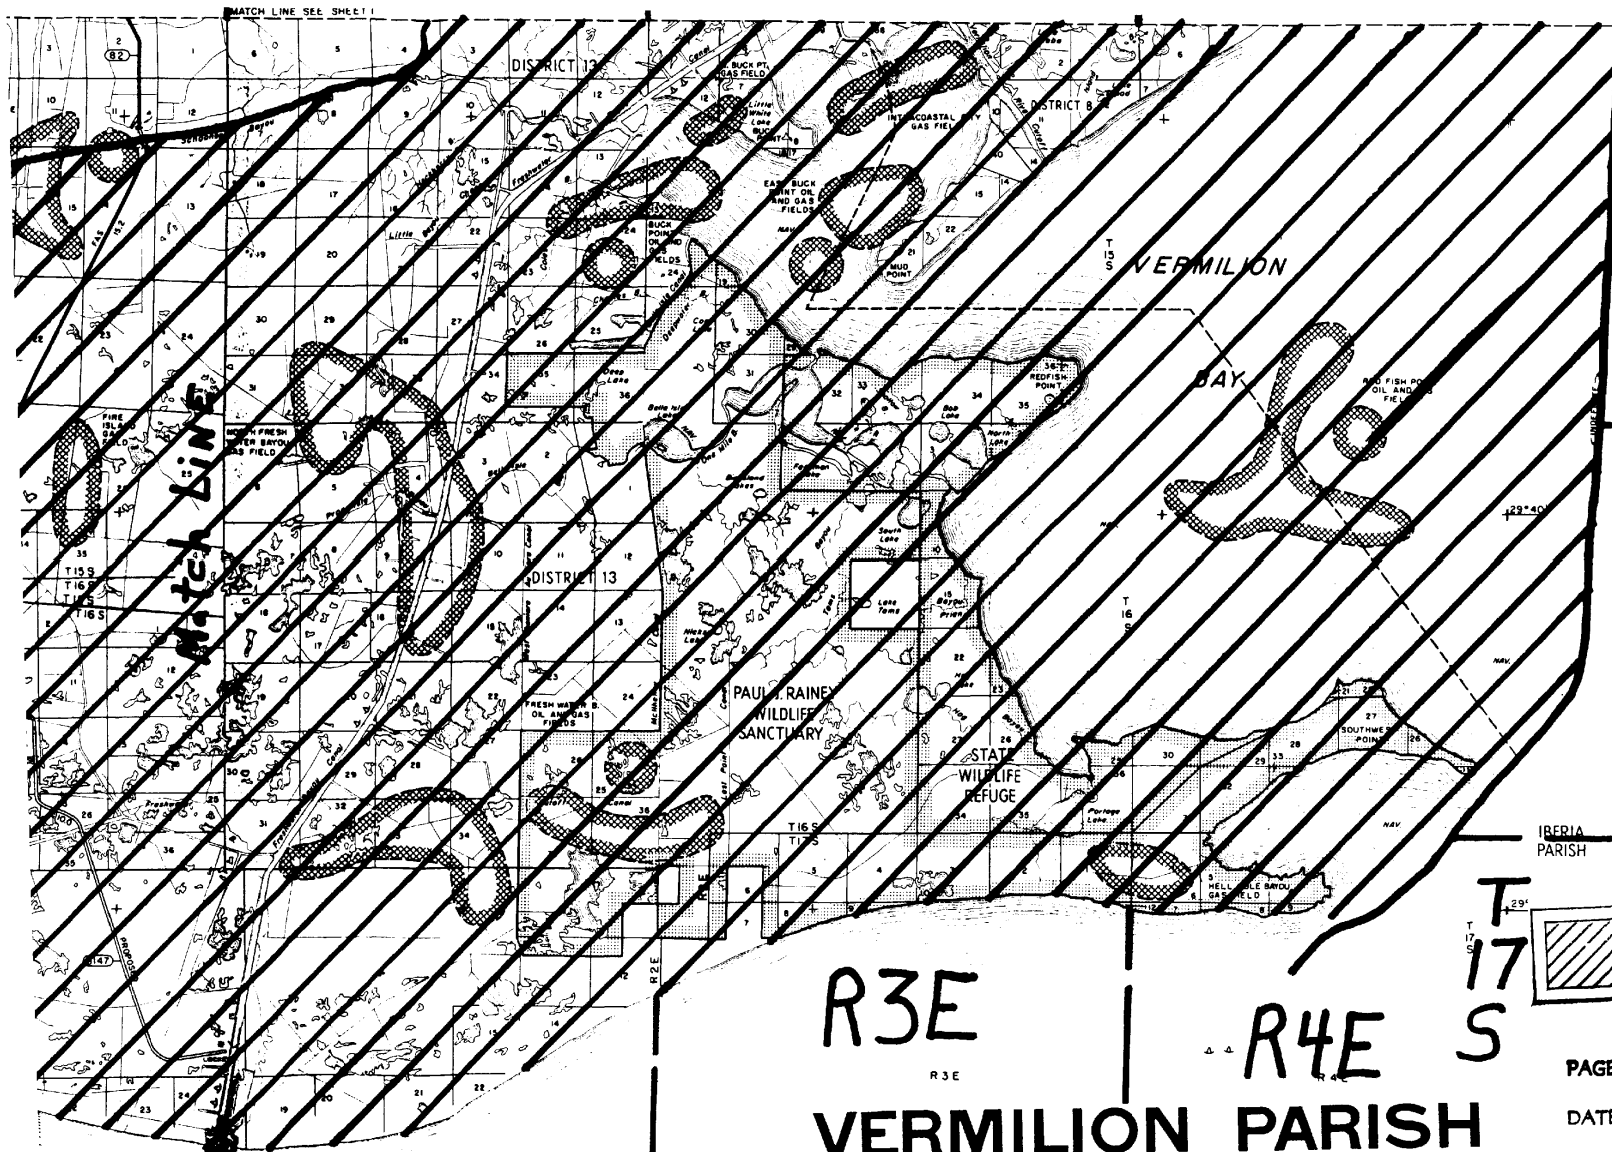

IBERIA
PARISH

T
15
S

T
16
S

FCI-33
(22-113)

IBERIA
PARISH

T
17
S

	INSURANCE NOT OFFERED ON LAND SO DESIGNATED

PAGE 6 OF 6 PAGES

DATE PREPARED 9/2/83

R3E | R4E

R2E

VERMILION PARISH
East [SOUTH SECTION]
LOUISIANA

PAGES
1/2/83

92°10'   92°10'   92°05'   92°30' / 92°00'

MEXICO