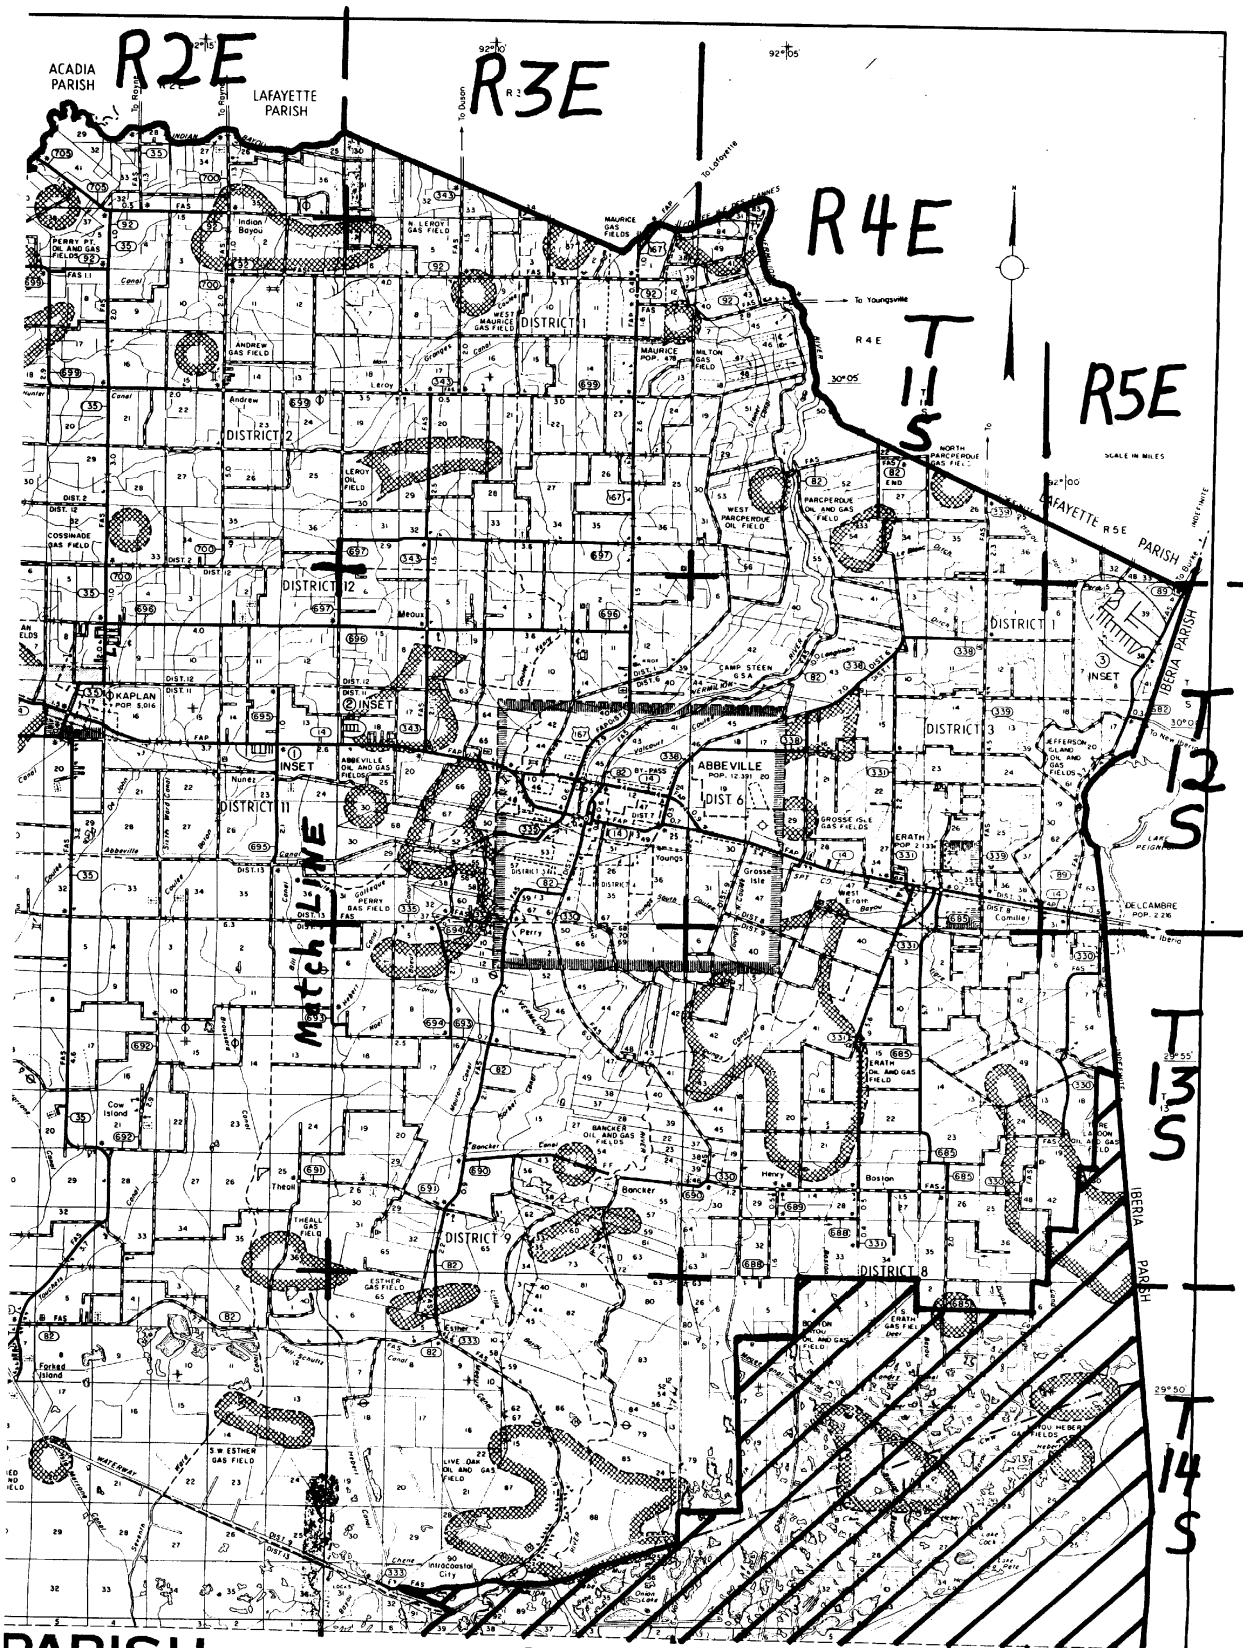

PARISH
TION] FCI-33
JA (22-113)

VERMILION PARISH
Northeast [NORTH SECTION] FCI-33
LOUISIANA (22-113)

PAGE 3 OF 6 PAGES
DATE PREPARED 9/2/83

INSURANCE NOT OFFERED ON LAND SO DESIGNATED

PAGE 4 OF 6 PAGES
DATE PREPARED 9/2/83