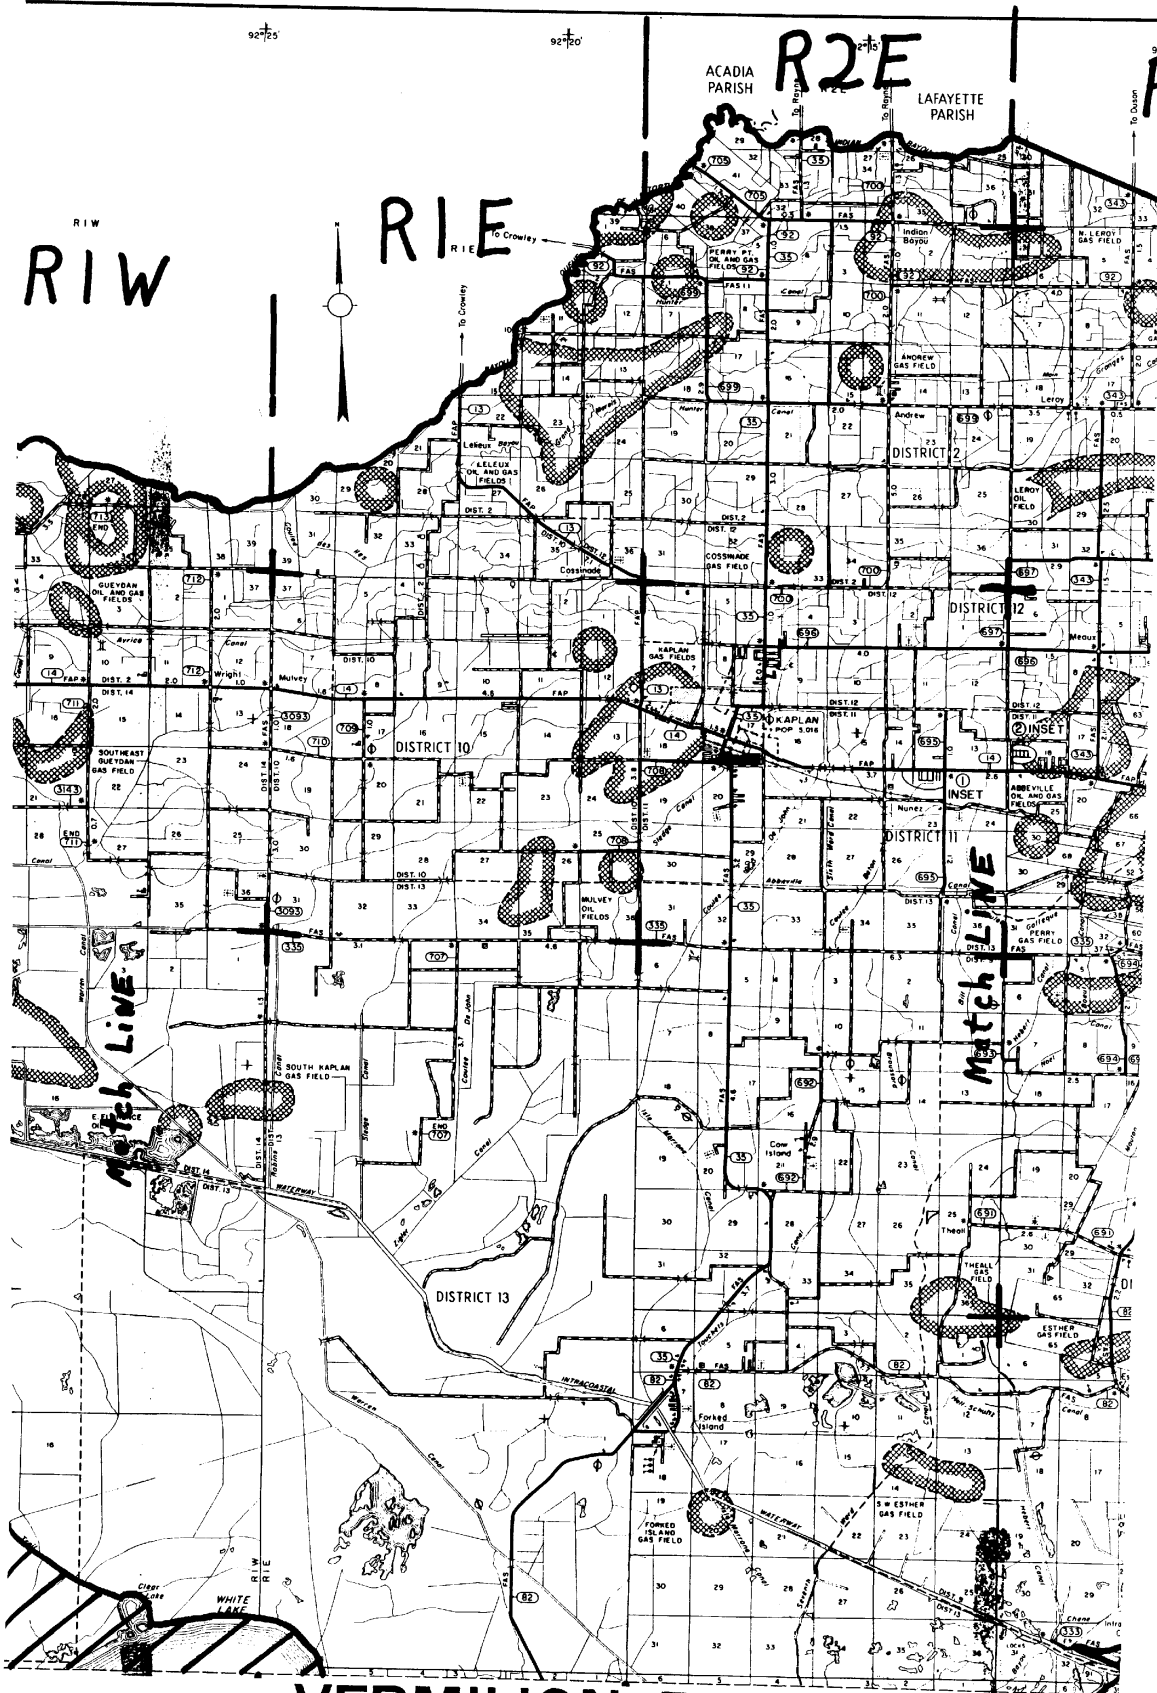

VERMILION PARISH
 Northwest [NORTH SECTION] FCI-33
 LOUISIANA (22-113)

INSURANCE NOT OFFERED ON LAND SO DESIGNATED

PAGE 2 OF 6 PAGES
 DATE PREPARED 9/2/83

V
 No
 M:

VERMILION PARISH
 North Middle [NORTH SECTION] FCI-33
 LOUISIANA (22-113)

PAGE 4 OF 6 PAGES
 DATE PREPARED 9/2/83

CAMERON
PARISH

29°45'

T
15
S

29°40'

T
16
S

29°35'

R2W
 VERMILION PARISH
 West [SOUTH SECTION]
 LOUISIANA
 FCI-33 (22-113)

R3E | R4E

R2E

VERMILION PARISH
East [SOUTH SECTION]
LOUISIANA

PAGES
1/2/83

92°10' 92°10' 92°05' 92°30' / 92°00'

MEXICO